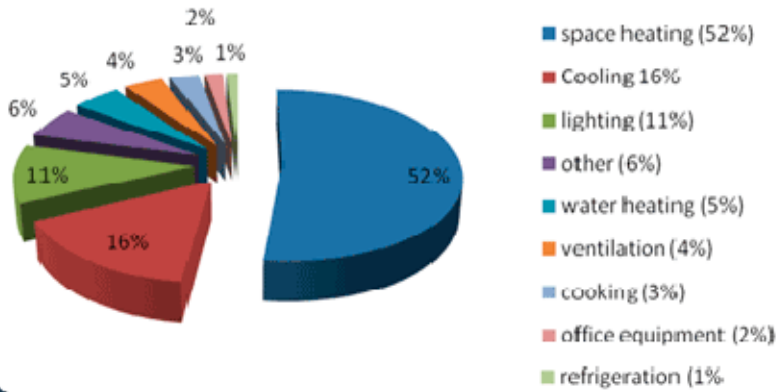

Energy use in the UK

The average household energy use is 4000kwh per year.

Heating can vary from 10000kwh (very efficient) – 25000kwh. An old farmhouse may be as high as 75000kwh.

Average business energy use